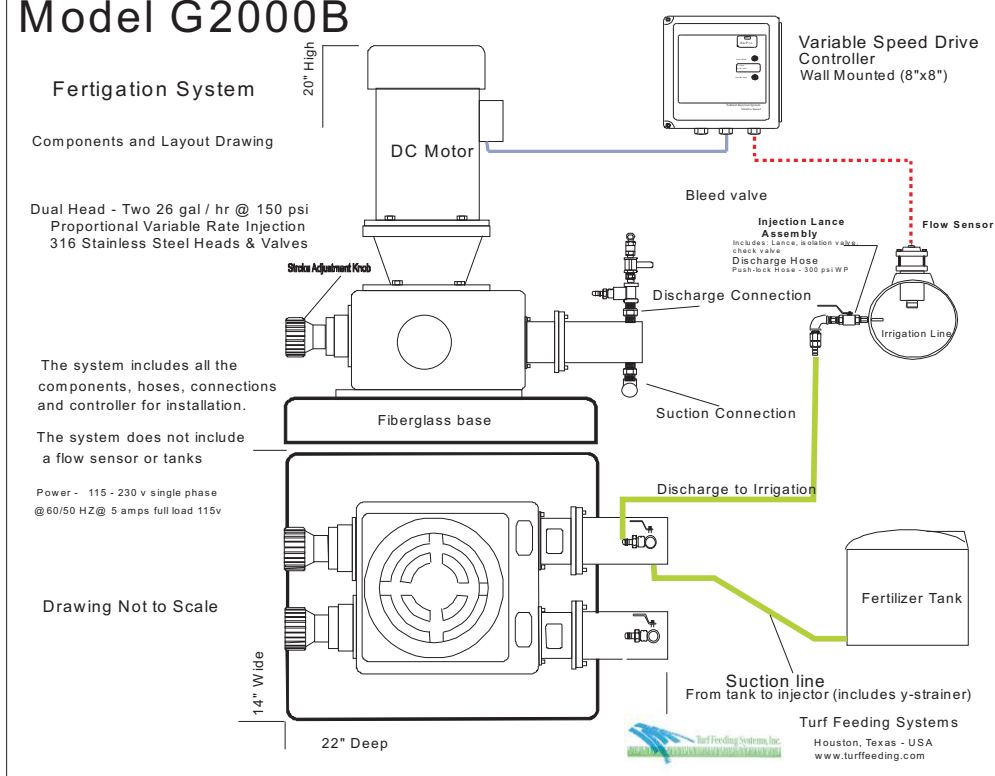

Model G2000B

Turf Feeding Systems - Houston, Texas - USA - +1 713.849.9040
www.turffeeding.com mc@turffeeding.com