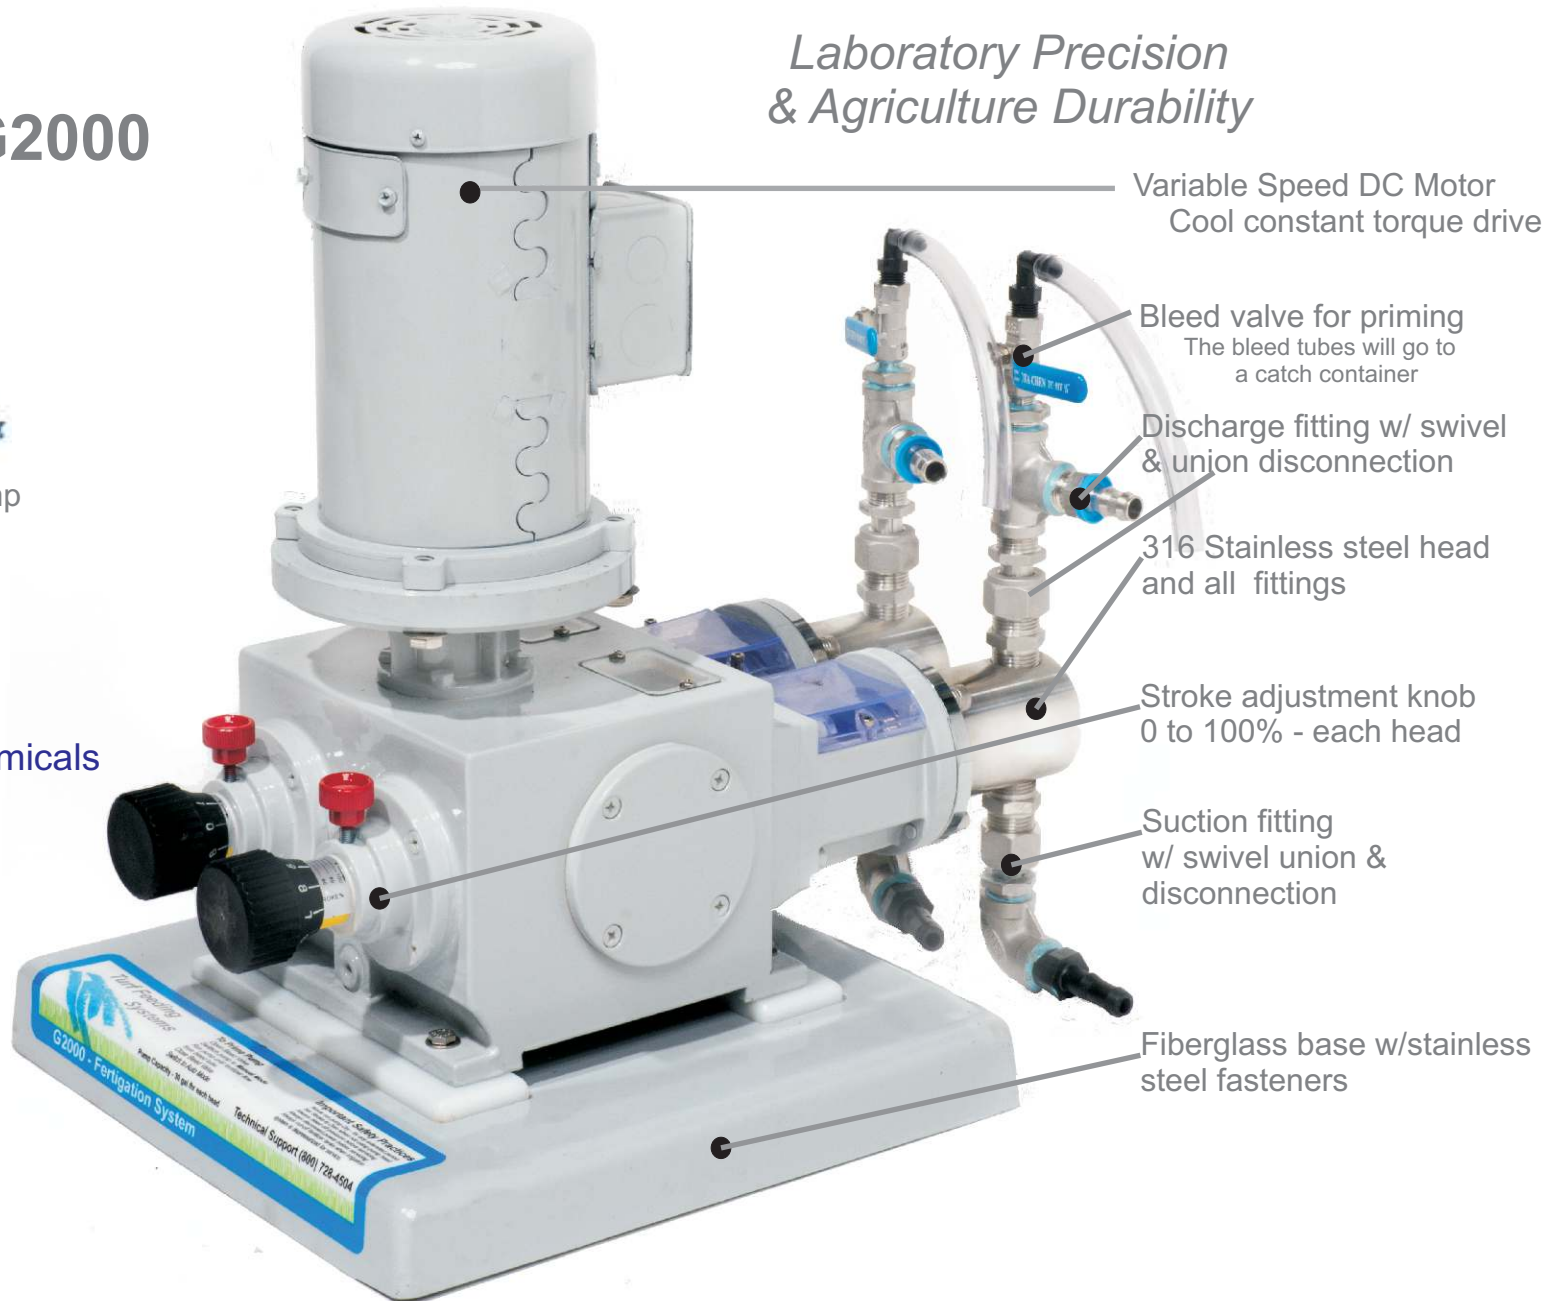

Sustainable Golf - Fertigation

All New Model G2000

Laboratory Precision
& Agriculture Durability

Install to all types of pump

REDUCE
Water, Fertilizer, Chemicals
& Labor

IMPROVE
Quality
& Increase Rounds
of Play

Sustainable Golf & Water Efficiency

All New Model G2000B

Laboratory accuracy and agriculture durability

This new G2000B launches a next generation in golf fertigation systems. It brings together new pumps with accuracy and durability on seen until now.

The valves have teflon seals and don't use teflon tape or thread sealer. It's clean and simple to remove the pump check valves in minutes. The cartridge valves can be cleaned and serviced in minutes to get the fertigation system back on line and no need to send for replacment check valves. This reduces maintenance costs and down time.

Dual Head Fertigation System
Proportional- controlled by water flow rate - Flow sensor controlled
Dual Heads - Two 26 gal /hr injection rate @ 150 psi

Heads and valves are 316 stainless steel.
All hoses are industrial 300 psi
System includes all fittings and connections to two tanks - Tanks not included
Power - 115 v AC @ 5 amps @60 hz- Also available at 240v 50hz
Includes an optical isolator to use pump station digital flow sensor