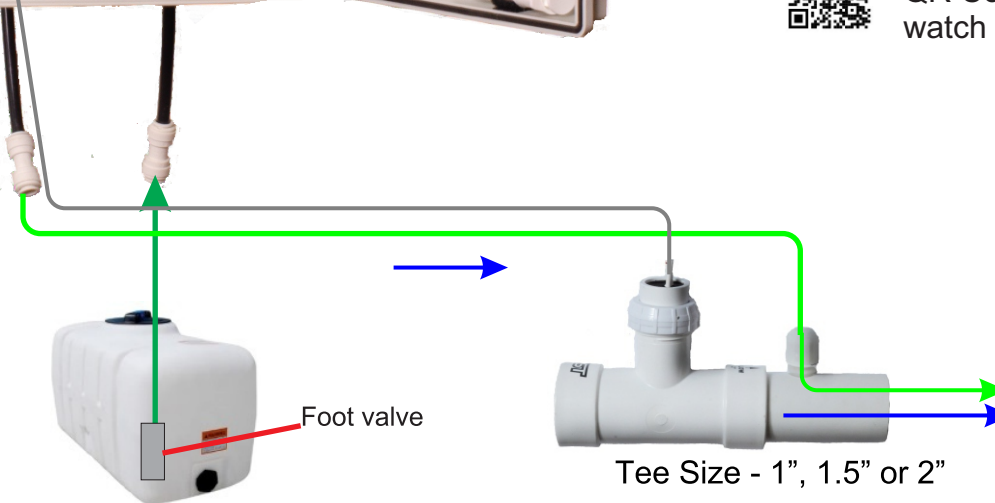

L500 Installation Components & Layout

The L500 fertigation system can be installed into all most any irrigation system with AC power at or near the location.

L500 Capacites

- L500C - 3 gal/hr
- L500B - 1.6 gal/hr

120 V/ 240V Power

Simple Accurate Adjustments

Calibrate - Use QR Code to watch video

Total Packaged System

Drum or container

Foot valve

Tee Size - 1", 1.5" or 2"

A tank can be installed at ground level or below ground up to 50 ft. away