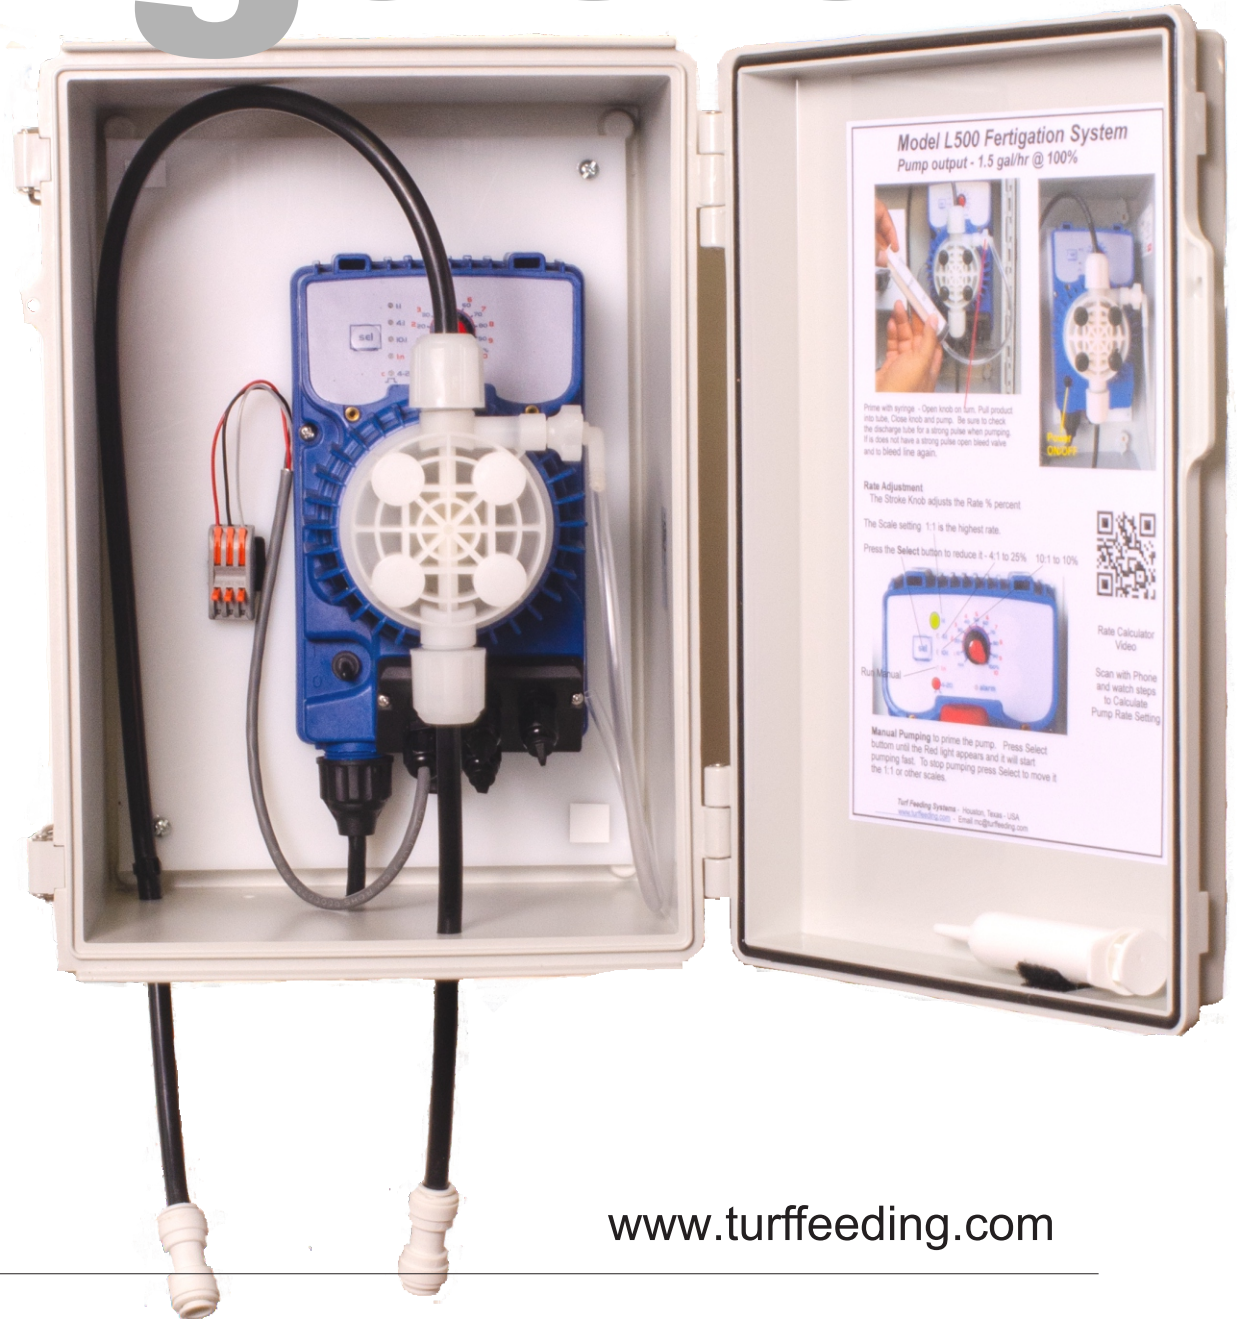

Fertigation

Sports
Landscape

L500

Capacity

1.6gph - 3gph @ 140psi

Precision Fertigation
controlled by water flow to
feed accurately.

Green for Less
Less Water, Labor and Costs

www.turffeeding.com

L500 Installation Components & Layout

The L500 fertigation system can be installed into all most any irrigation system with AC power at or near the location.

L500 Capacites

- L500C - 3 gal/hr
- L500B - 1.6 gal/hr

120 V/ 240V Power

Simple Accurate Adjustments

Calibrate - Use QR Code to watch video

Total Packaged System

Drum or container

Foot valve

Tee Size - 1", 1.5" or 2"

A tank can be installed at ground level or below ground up to 50 ft. away