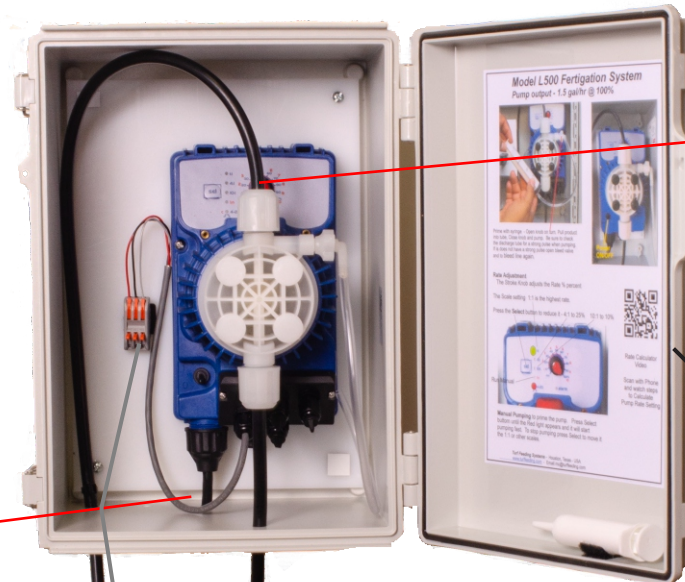

Fertigation

Sports
Landscape

L500

Capacity

1.6gph - 3gph @ 140psi

Precision Fertigation
controlled by water flow to
feed accurately.

Green for Less
Less Water, Labor and Costs

www.turffeeding.com

L500 Installation Components & Layout

The L500 fertigation system can be installed into all most any irrigation system with AC power at or near the location.

L500 Capacites

- L500C - 3 gal/hr
- L500B - 1.6 gal/hr

120 V/ 240V Power

Simple Accurate Adjustments

Calibrate - Use QR Code to watch video

Total Packaged System

Drum or container

Foot valve

Tee Size - 1", 1.5" or 2"

A tank can be installed at ground level or below ground up to 50 ft. away