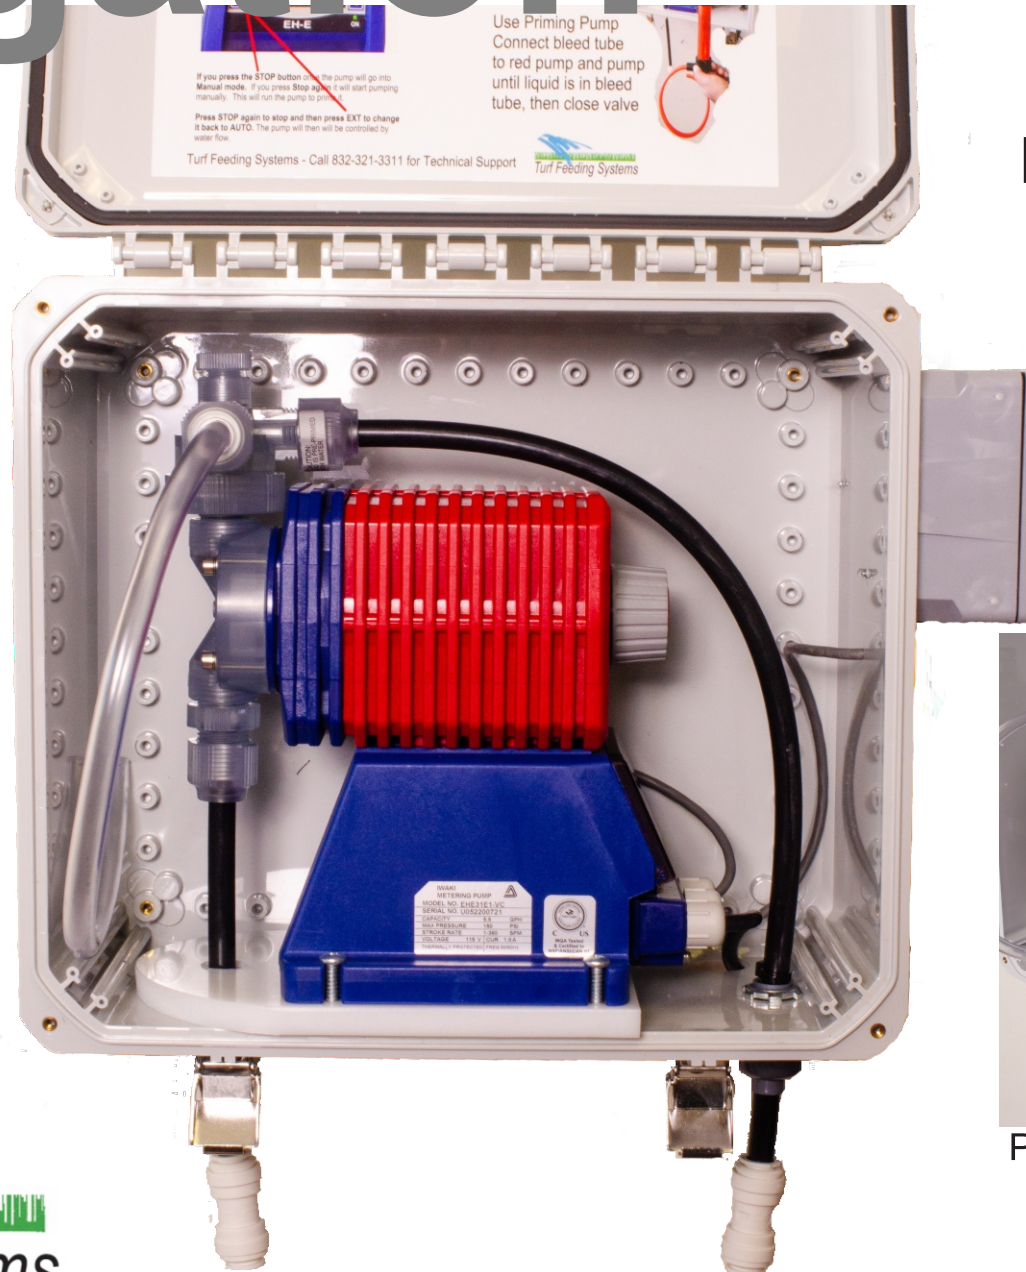

Fertigation

Sports
Landscape

L600

Capacity
7 gal/hr @ 150psi

Precision Fertigation
controlled by water flow to
feed accurately.

Green for Less
Less Water, Labor and Costs

Total
Packaged
System

Pump Swings Out
To Adjust

Turf Feeding Systems - Katy, TX www.turffeeding.com

L600 - System Overview

Precision Metering Pump

Adjustment 0-100% by stroke rate

L600 Fertigation System Package

Capacity

7 gal/hr @ 150psi

Your choice of containers
drum, tank, or mini-bulk