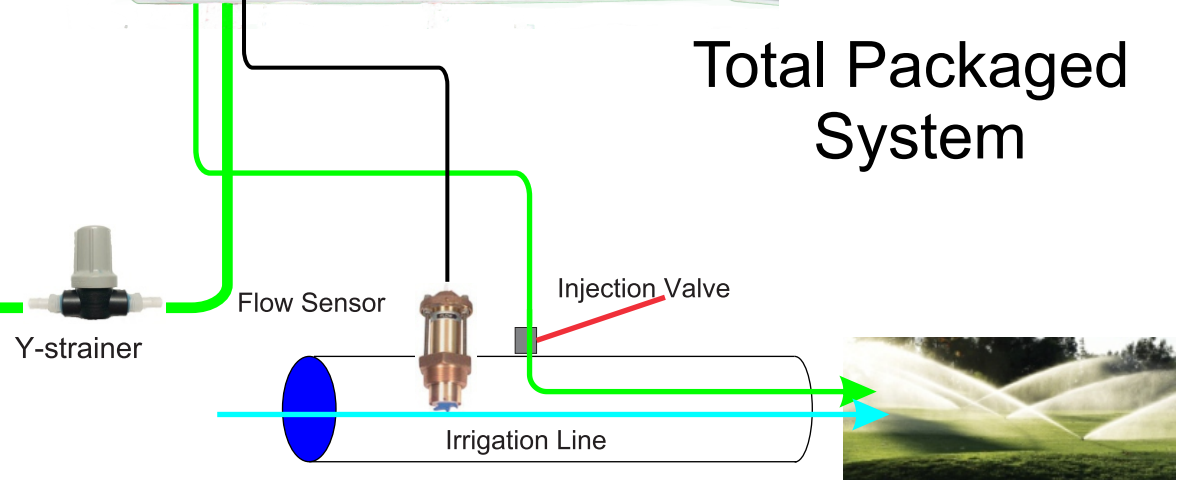

Bleed valve for priming

316 Stainless steel head
and all fittings

Stroke adjustment knob
0 to 100%

Suction fitting w/ swivel union
& disconnection

Green for Less

Less Water, Labor & Costs

Turf Feeding Systems - Katy, Texas - USA

www.turffeeding.com

L750 - Fertigation Layout

Capacity - 30 gal/hr

Flow rate controlled by flow sensor in the main irrigation line.

Total Packaged System

This fertigation system is proportional controlled by the flow sensor installed in the irrigation line.

It will accurately inject a constant nutrients ratio to all zones, and can target a zone with higher water and nutrients to recover from damage from over play.

Tank or Tote

Total Packaged System

Turf Feeding Systems - Katy, TX