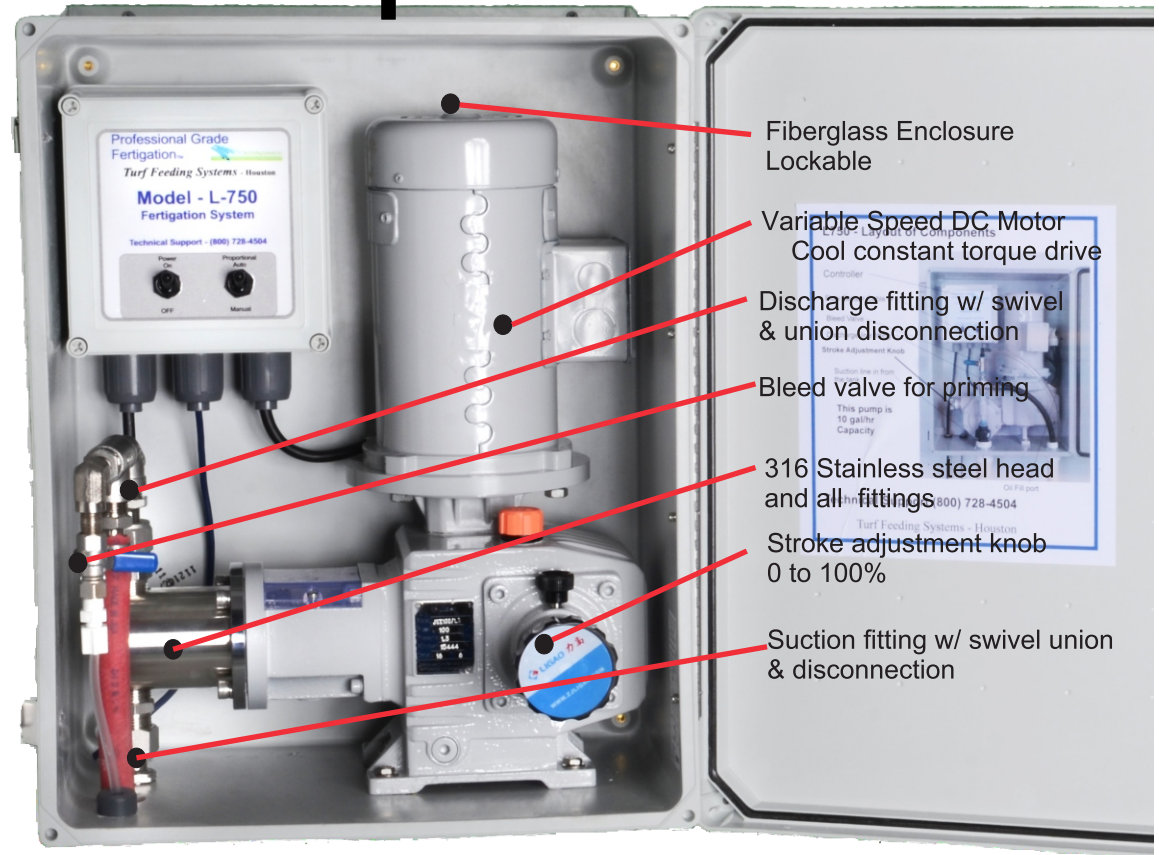

Fertigation Landscapes / Sports

L750

Capacity 30 gal/hr

Proportional by Water Flow

Fiberglass Enclosure
Lockable

Variable Speed DC Motor
Cool constant torque drive

Discharge fitting w/ swivel
& union disconnection

Bleed valve for priming

316 Stainless steel head
and all fittings

Stroke adjustment knob
0 to 100%

Suction fitting w/ swivel union
& disconnection

Green for Less

Less Water, Labor & Costs

Turf Feeding Systems - Katy, Texas - USA

www.turffeeding.com

L750 - Fertigation Layout

Capacity - 30 gal/hr

Flow rate controlled by flow sensor in the main irrigation line.

Total Packaged System

This fertigation system is proportional controlled by the flow sensor installed in the irrigation line.

It will accurately inject a constant nutrients ratio to all zones, and can target a zone with higher water and nutrients to recover from damage from over play.

Tank or Tote

Total Packaged System

Turf Feeding Systems - Katy, TX